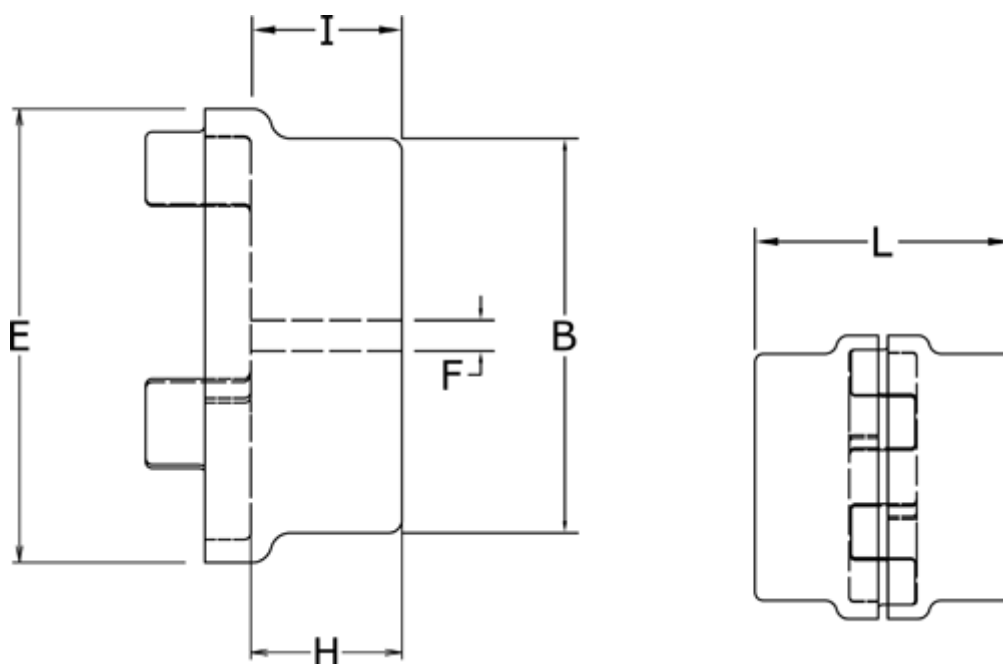

Data Sheet

Article number: 3304019BAL

Description: Coupling hub 19/24B
ALU Aluminium, Predrilled

Measures

B	= 40
E	= 40
F	= -
H	= 25
I	= -
L	= 66
Max. bore mm	= 24